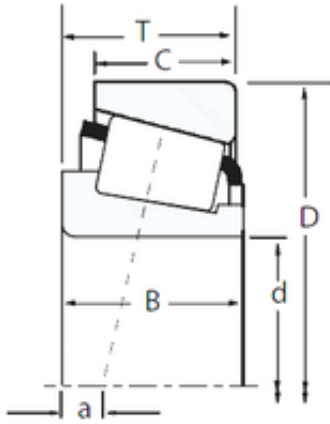

## China 608z Bearing Supplier

precision truck parts rear axle inner wheel sets  
 HM516449A/HM516410 SET421 timken tapered  
 roller bearing price

Bearing No. HM516449A/HM516410

Size	82.55x133.35x39.688 mm
Bore Diameter	82,55 mm
Outer Diameter	133,35 mm
Width	39,688 mm
d	82,55 mm
D	133,35 mm
T	39,688 mm
B	39,688 mm
C	32,545 mm
R	6 mm
r	3,3 mm

HM516449A/HM516410 Bearing 2D drawings and 3D  
 CAD models